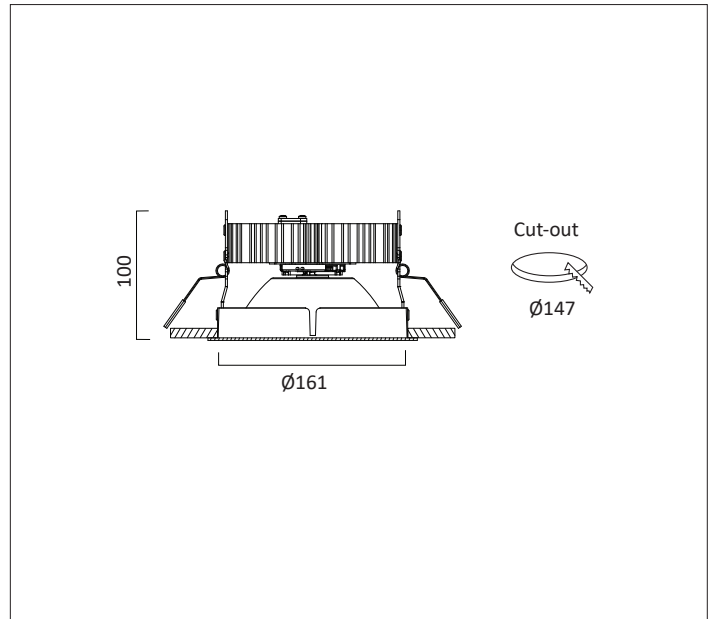

ICE X161

ICE X161 FIXED Round recessed downlighter with standard white ceiling trim, white reflector finish and opal acrylic diffusing cover. Overall diameter 161mm, cut out 147mm diameter. Xicato LED.

Product Number	C8401/*Engine
Lamp Type	Xicato LED, Up to 2000 lumens
Reflector	White
Diffuser	Opal Acrylic
Beam Angle	73°
Construction	Aluminium / Steel / Acylic
Ceiling Trim	White RAL 9010
IP	IP44
Control	Driver