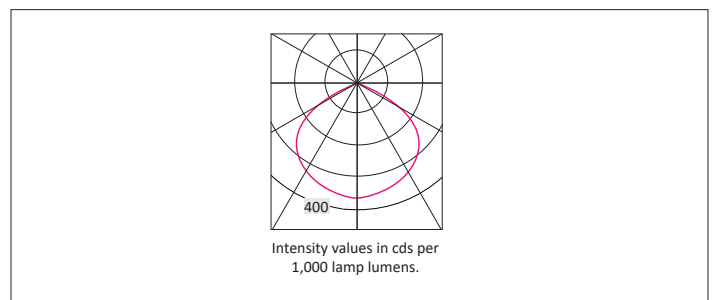

WAYLIGHT 4 ROUND SURFACE

WAYLIGHT 4 RS surface mounted non maintained emergency unit with a constant current 110 degree wide beam 3W white LED. Complete with charge LED. Designed to comply with all of the requirements of BS EN 60598-2-22.

Product Number	D7090
Lamp Type	LED
Output	197 lumens
Beam Angle	110°
Construction	Aluminium / Steel
Finish	White RAL 9010
IP	IP20