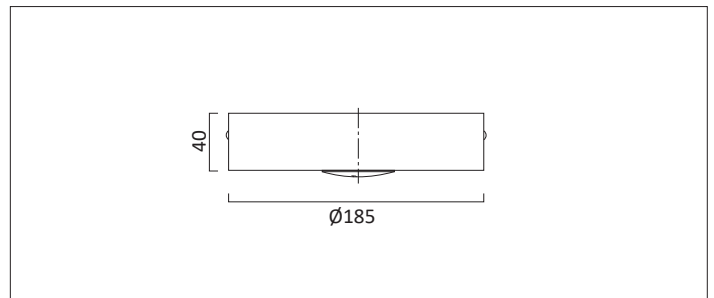

WAYLIGHT 4 ROUND SURFACE

WAYLIGHT 4 RS surface mounted non maintained emergency unit with a constant current 110 degree wide beam 3W white LED. Complete with charge LED. Designed to comply with all of the requirements of BS EN 60598-2-22.

Product Number	D7090
Lamp Type	LED
Output	197 lumens
Beam Angle	110°
Construction	Aluminium / Steel
Finish	White RAL 9010
IP	IP20