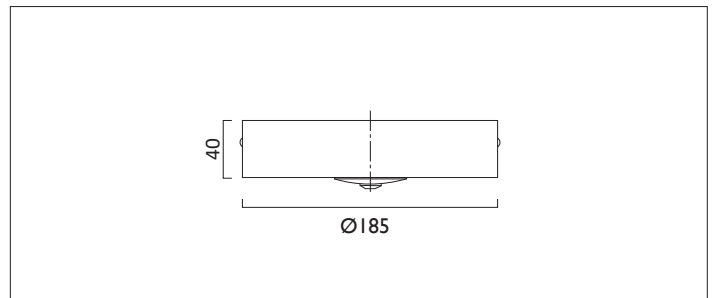

WAYLIGHT 4 ROUND SURFACE OPEN AREA LENS

WAYLIGHT 4 RS OAL surface mounted with open area lens non maintained emergency unit with a constant current 110 degree wide beam 3W white LED. Complete with charge LED. Designed to comply with all of the requirements of BS EN 60598-2-22.

Product Number	D7190
Lamp Type	LED
Output	197 lumens
Construction	Aluminium / Steel
Finish	White RAL 9010
IP	IP20