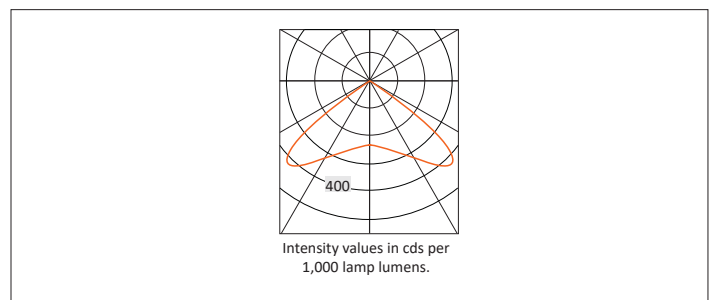

WAYLIGHT 4 ROUND SURFACE OPEN AREA LENS

WAYLIGHT 4 RS OAL surface mounted with open area lens non maintained emergency unit with a constant current 110 degree wide beam 3W white LED. Complete with charge LED. Designed to comply with all of the requirements of BS EN 60598-2-22.

Product Number	D7190
Lamp Type	LED
Output	197 lumens
Construction	Aluminium / Steel
Finish	White RAL 9010
IP	IP20