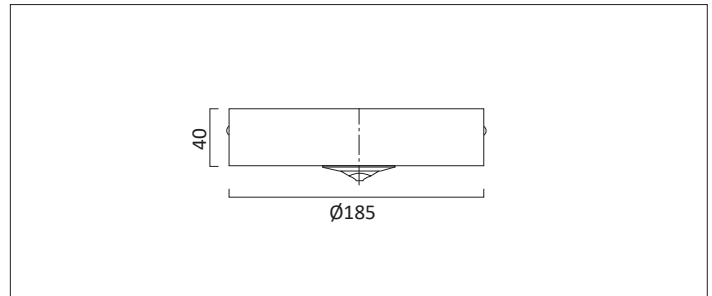

WAYLIGHT 4 ROUND SURFACE CORRIDOR LENS

WAYLIGHT 4 RS CL surface mounted with corridor lens non maintained emergency unit with a constant current, 3W white LED. Complete with charge LED. Designed to comply with all of the requirements of BS EN 60598-2-22.

Product Number	D7290
Lamp Type	LED
Output	197 lumens
Construction	Aluminium / Steel
Finish	White RAL 9010
IP	IP44