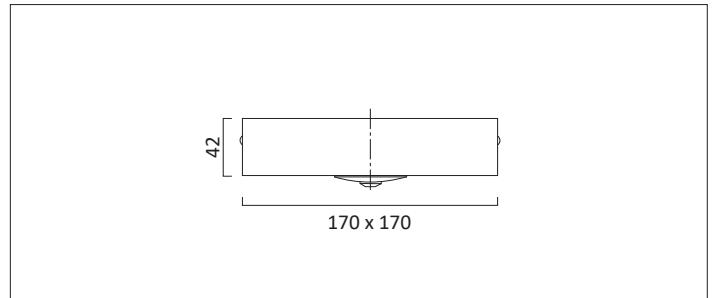

WAYLIGHT 4 SQUARE SURFACE OPEN AREA LENS

WAYLIGHT 4 SS OAL surface mounted with open area lens non maintained emergency unit with a constant current 110 degree wide beam 3W white LED. Complete with charge LED.
Designed to comply with all of the requirements of BS EN 60598-2-22.

Product Number	D7490
Lamp Type	LED
Output	197 lumens
Construction	Aluminium / Steel
Finish	White RAL 9010
IP	IP20