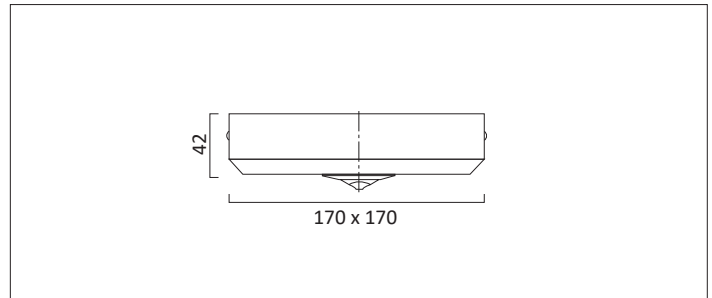

WAYLIGHT 4 SQUARE SURFACE CORRIDOR LENS

WAYLIGHT 4 SS CL surface mounted with corridor lens non maintained emergency unit with a constant current, 3W white LED. Complete with charge LED. Designed to comply with all of the requirements of BS EN 60598-2-22.

Product Number	D7590
Lamp Type	LED
Output	197 lumens
Construction	Aluminium / Steel
Finish	White RAL 9010
IP	IP20