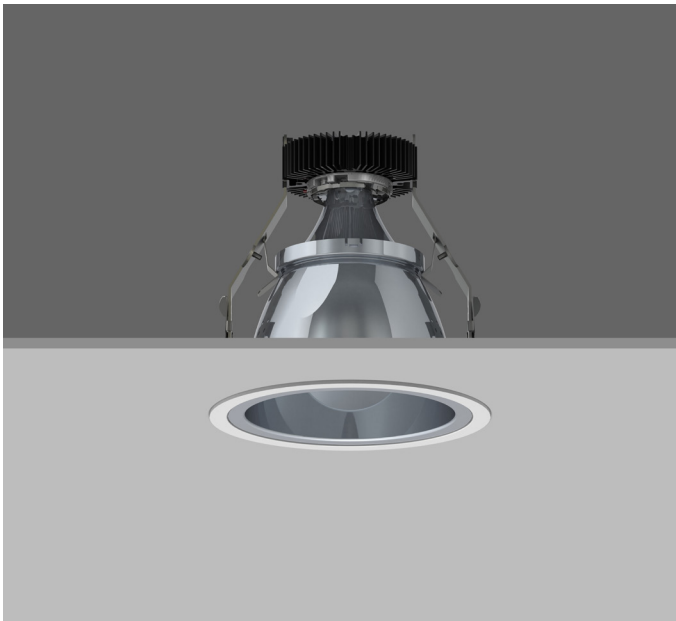

VP X161

VP X161 FIXED Round recessed downlighter with white ceiling trim, low glare, deep cone, diffused spectro silver reflector and lens optic. Overall diameter 161mm, cut out 147mm diameter. Xicato LED.

Product Number	C4108/*Engine
Lamp Type	Xicato LED, Up to 2000 lumens
Construction	Aluminium / Steel
Ceiling Trim	White RAL 9010
IP	IP20
Control	Driver

Please Note: For lumen output/power, colour temperature and protocols and appropriate Light Engine should also be specified.