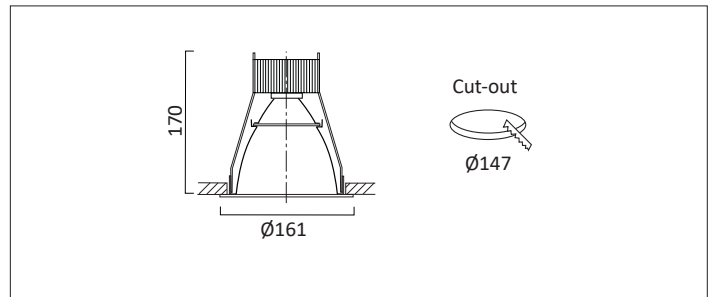

VP X161

VP X161 FIXED Round recessed downlighter with white ceiling trim, low glare, deep cone, diffused spectro silver reflector and lens optic. Overall diameter 161mm, cut out 147mm diameter. Xicato LED.

Product Number	C4108/*Engine
Lamp Type	Xicato LED, Up to 2000 lumens
Construction	Aluminium / Steel
Ceiling Trim	White RAL 9010
IP	IP20
Control	Driver

Please Note: For lumen output/power, colour temperature and protocols and appropriate Light Engine should also be specified.