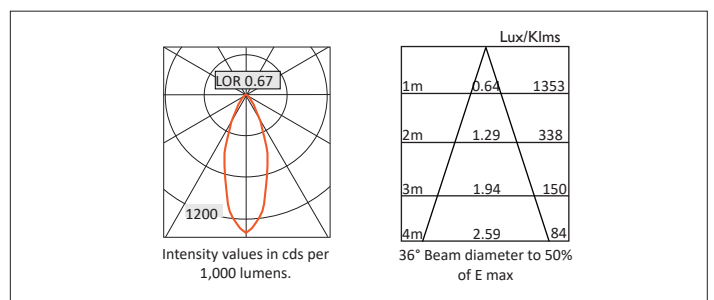

VP X161

VP X161 FIXED Round recessed downlighter with white ceiling trim, low glare, deep cone, diffused spectro silver reflector and lens optic. Overall diameter 161mm, cut out 147mm diameter. Xicato LED.