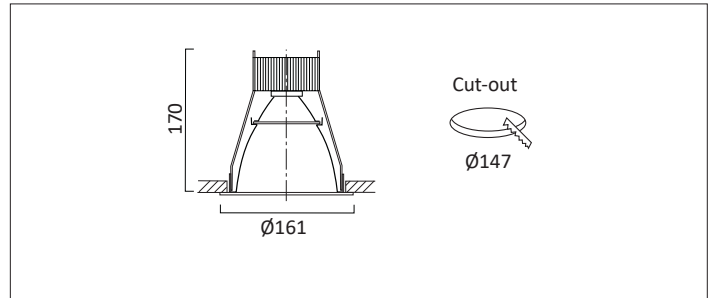

# VP X161 IP44

VP X161 FIXED Round recessed downlighter with white ceiling trim, low glare, deep cone, diffused spectro silver reflector and lens optic. Overall diameter 161mm, cut out 147mm diameter. Xicato LED.

Product Number	C4208/*Engine
Lamp Type	Xicato LED, Up to 2000 lumens
Construction	Aluminium / Steel
Ceiling Trim	White RAL 9010
IP	IP44
Control	Driver

Please Note: For lumen output/power, colour temperature and protocols and appropriate Light Engine should also be specified.