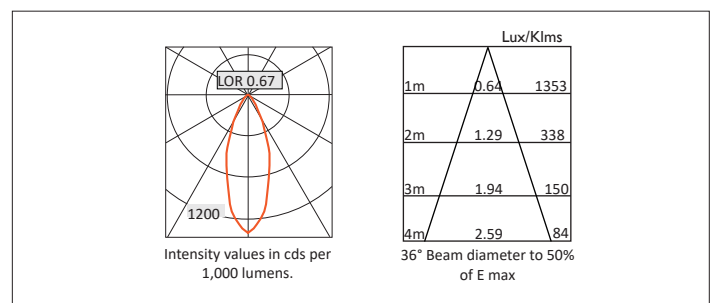

VP X161

VP X161 FIXED Round recessed downlighter with white ceiling trim, low glare, deep cone, diffused spectro silver reflector and lens optic. Overall diameter 161mm, cut out 147mm diameter. Xicato LED.