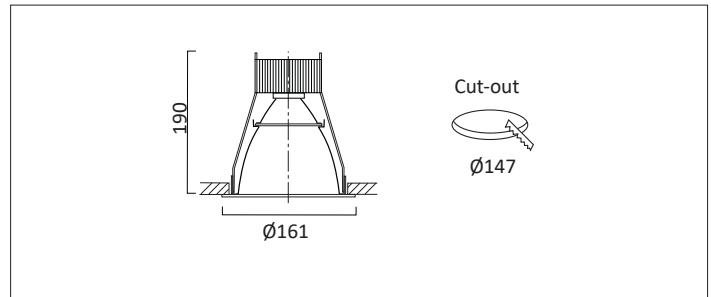

VP X161

VP X161 FIXED Round recessed downlighter with white ceiling trim, low glare, deep cone, diffused spectro silver reflector and lens optic. Overall diameter 161mm, cut out 147mm diameter. Xicato LED.

Product Number	F5808/*Engine
Lamp Type	Xicato LED, Up to 4000 lumens
Construction	Aluminium / Steel
Ceiling Trim	White RAL 9010
IP	IP20
Control	Driver

Please Note: For lumen output/power, colour temperature and protocols and appropriate Light Engine should also be specified.