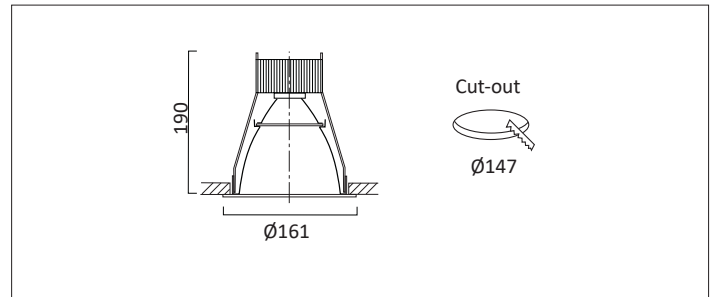

VP X161 IP44

VP X161 FIXED Round recessed downlighter with white ceiling trim, low glare, deep cone, diffused spectro silver reflector and lens optic. Overall diameter 161mm, cut out 147mm diameter. Xicato LED.

Product Number	F5908/*Engine
Lamp Type	Xicato LED, Up to 4000 lumens
Construction	Aluminium / Steel
Ceiling Trim	White RAL 9010
IP	IP44
Control	Driver

Please Note: For lumen output/power, colour temperature and protocols and appropriate Light Engine should also be specified.