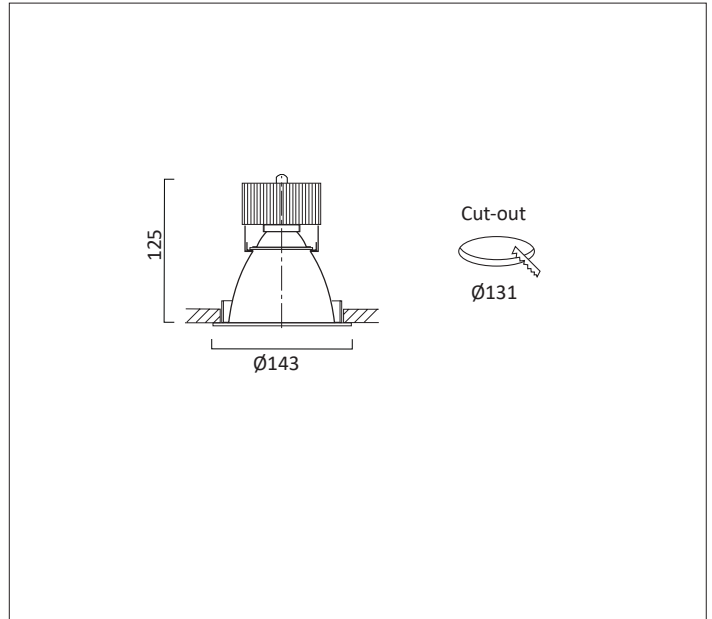

VP X143

VP X143 FIXED Round recessed downlighter with white ceiling trim and low glare, deep cone, diffused spectro silver reflector and lens optic. Overall diameter 143mm, cut out 131mm diameter. Xicato LED.

Product Number	C2908/*Engine
Lamp Type	Xicato LED, Up to 2000 lumens
Construction	Aluminium / Steel / Plastic
Ceiling Trim	White RAL 9010
IP	IP20
Control	Driver

Please Note: For lumen output/power, colour temperature and protocols and appropriate Light Engine should also be specified.