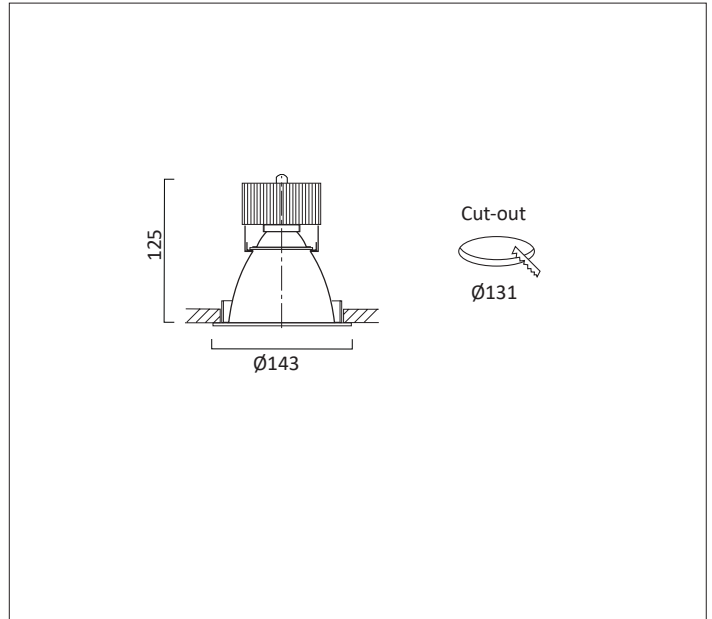

# VP X143 IP44

VP X143 FIXED IP44 Round recessed downlighter with white ceiling trim and low glare, deep cone, diffused spectro silver reflector and lens optic. Overall diameter 143mm, cut out 131mm diameter. Xicato LED.

Product Number	C3008/*Engine
Lamp Type	Xicato LED, Up to 2000 lumens
Construction	Aluminium / Steel / Plastics
Ceiling Trim	White RAL 9010
IP	IP44
Control	Driver

Please Note: For lumen output/power, colour temperature and protocols and appropriate Light Engine should also be specified.