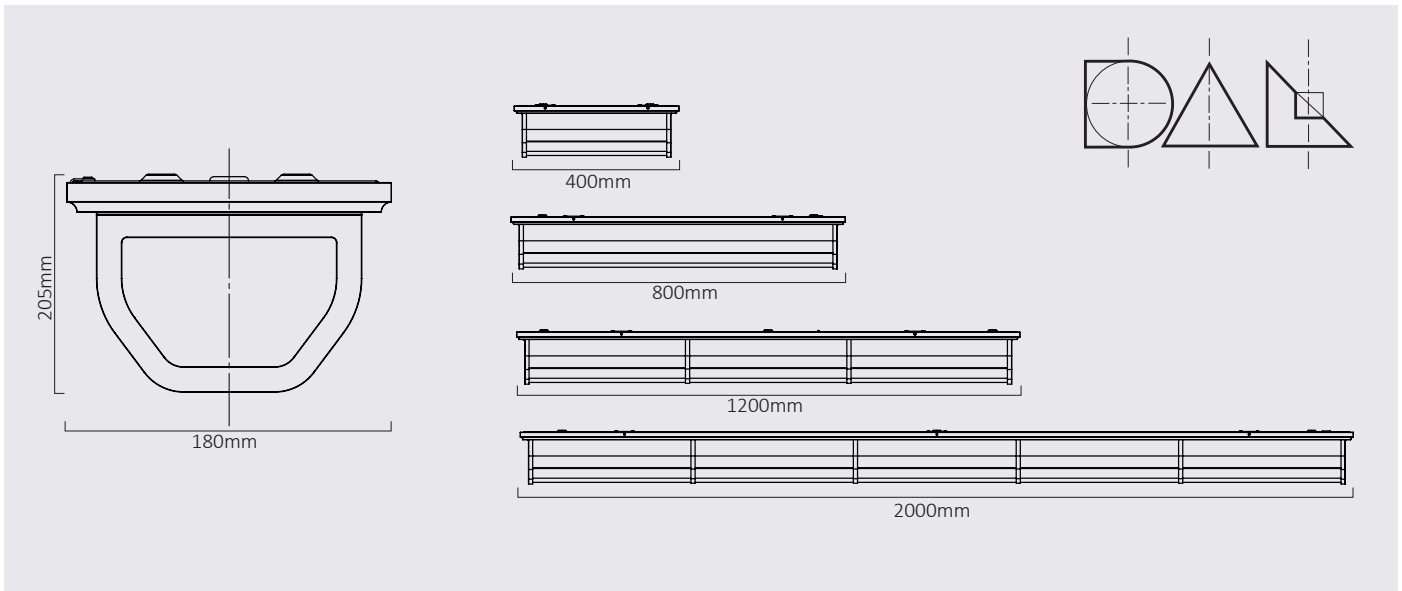

LINEAR DECO

Length: 400mm

LINEAR DECO is surface mounted luminaire with opal diffuser inside a linear reeded glass to providing an even distribution with a decorative element. It is constructed in high quality extruded aluminium, steel and glass with durable powder coat bronze painted finish. The visual comfort appearance makes it ideal for wall or ceiling mounting, with a choice of 400mm, 800mm, 1200mm and 2000mm lengths perfect for both small and large spaces.

High quality cast end caps.

Length: 1200mm, with 2 bands.

Product number	Diffuser Distribution	Overall Length	CCT	CRI	Typical Delivered Lumens	Watts
A7410/400	Opal / Reeded Linear	400mm	3000 K	90+	1200 lms	19 W
A7410/800	Opal / Reeded Linear	800mm	3000 K	90+	3000 lms	48 W
A7411/1200	Opal / Reeded Linear	1200mm	3000 K	90+	4300 lms	67 W
A7411/2000	Opal / Reeded Linear	2000mm	3000 K	90+	8000 lms	124 W