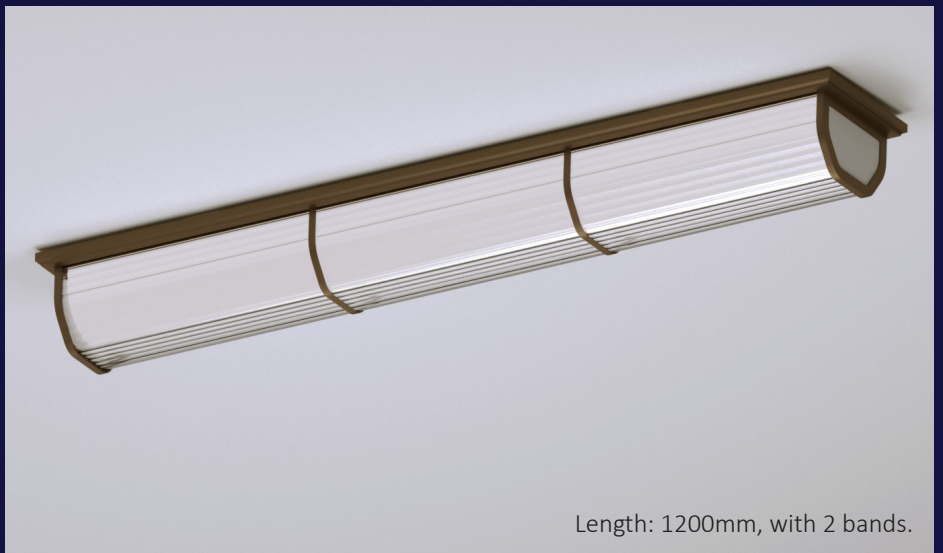

LINEAR DECO

Length: 400mm

LINEAR DECO is surface mounted luminaire with opal diffuser inside a linear reeded glass to providing an even distribution with a decorative element. It is constructed in high quality extruded aluminium, steel and glass with durable powder coat bronze painted finish. The visual comfort appearance makes it ideal for wall or ceiling mounting, with a choice of 400mm, 800mm, 1200mm and 2000mm lengths perfect for both small and large spaces.

It has the latest high output LED technology, high efficiency and excellent colour consistency. It has passive cooling gear trays and integral driver. Easy to install and easy access to the LED / driver via 'hinged' mechanism, designed to be future proof.

High quality cast end caps.

Length: 1200mm, with 2 bands.

Product number	Diffuser Distribution	Overall Length	CCT	CRI	Typical Delivered Lumens	Watts
A7410/400	Opal / Reeded Linear	400mm	3000 K	90+	1200 lms	19 W
A7410/800	Opal / Reeded Linear	800mm	3000 K	90+	3000 lms	48 W
A7411/1200	Opal / Reeded Linear	1200mm	3000 K	90+	4300 lms	67 W
A7411/2000	Opal / Reeded Linear	2000mm	3000 K	90+	8000 lms	124 W

Light Source:	High quality LEDs	Standard Painted Finish:	Antic Bronze
Colour Rendering:	Excellent CRI > 90 (other CRI available on request).	Optical Performance:	Engineered diffuser controls the distribution resulting in an even distribution and appearance.
Colour Temp:	3000K or 4000K (other CCT available on request).	Construction:	IP20 (dry interior use).
Longevity:	50,000 hrs L80 (min).	Standard Mounting:	2 x 3 Circuit Eutrac adapters (other adaptors are available).
Light Control:	Fixed, DALI or 1-10V as standard	Electrical Supply:	230v 50/60Hz
Construction:	Extruded aluminium construction.		