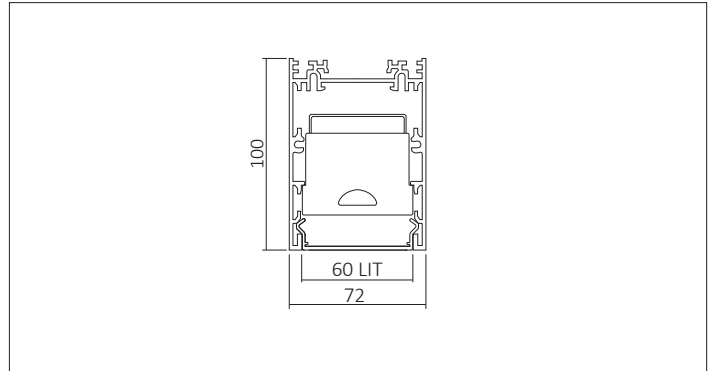

LIGHTLINE LED 60 - IP54 - High Output

LIGHTLINE LED 60 - IP54 can be surface mounted or suspended from the ceiling. It consists of an aluminium extruded profile constructed as individual modules, which come complete with integral driver. Optical control is provided by a clip in diffused opal diffuser. Finish in white RAL 9010 as standard.

High Efficient LED. Small tolerance of MacAdam 3. Long life 72,000 hours.

Construction	Aluminium / Steel / Plastic
Diffuser	Opal Diffuser
Finish	White RAL 9010 (20% Gloss)
IP	IP54
Control	Fixed, DALI or 1-10V

Product No	Length (mm)	Colour Temp	CRI	Source (Lm)	Wattage (W)	Current (mA)	System Efficacy (Lm/W)	Luminaire Efficacy (LLm/W)
N2302	580	3000K	>80	2260	13.2	300	162	98
N2303	860	3000K	>80	3390	19.8	300	162	98
N2304	1140	3000K	>80	4520	26.4	300	162	98
N2305	1420	3000K	>80	5650	33.0	300	162	98
N2306	1700	3000K	>80	6780	39.6	300	162	98
N2402	580	4000K	>80	2340	13.2	300	170	102
N2403	860	4000K	>80	3510	19.8	300	170	102
N2404	1140	4000K	>80	4680	26.4	300	170	102
N2405	1420	4000K	>80	5850	33.0	300	170	102
N2406	1700	4000K	>80	7020	39.6	300	170	102

Other finishes: X159 - Metallic Silver, X009- Black RAL 9005 (30% Gloss).

Other outputs, 2700K / 3500K colour temperatures and CRI 90 are also available.
Tolerance range for optical and electrical data: $\pm 10\%$.