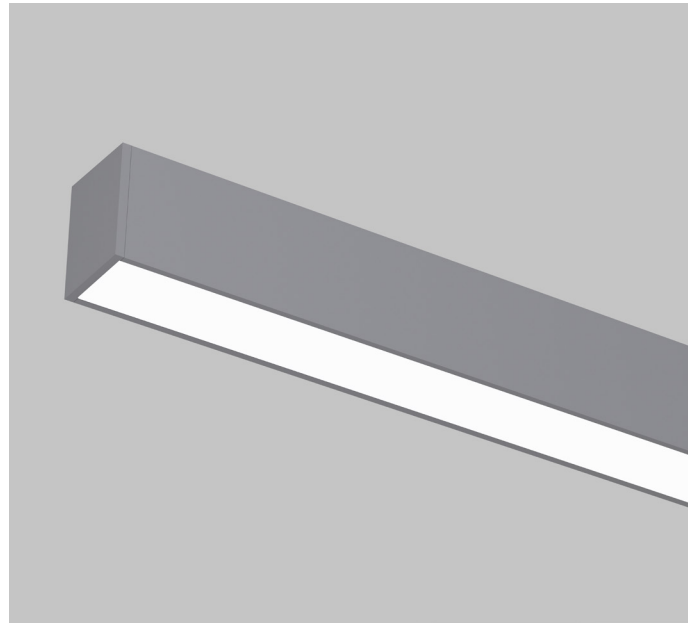

X159 - Metallic Silver,

DRIVERS & EMERGENCY

Driver

Order Code

0	FIXED
1	1-10V
5	DALI
7	LEAD / TRAIL

Emergency

Order Code

0	No emergency
E	3 hour maintained emergency pack
9E	with DALI Addressable with full error feed back