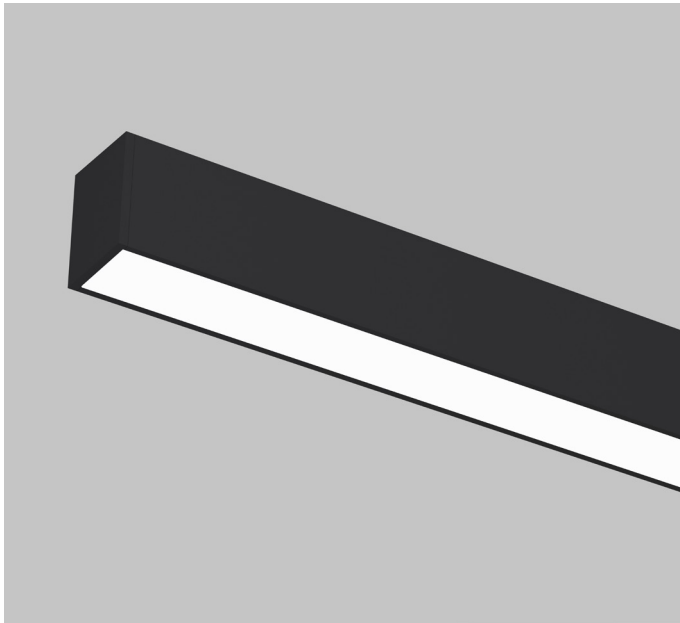

STANDARD FINISH

X009- Black RAL 9005 (30% Gloss).