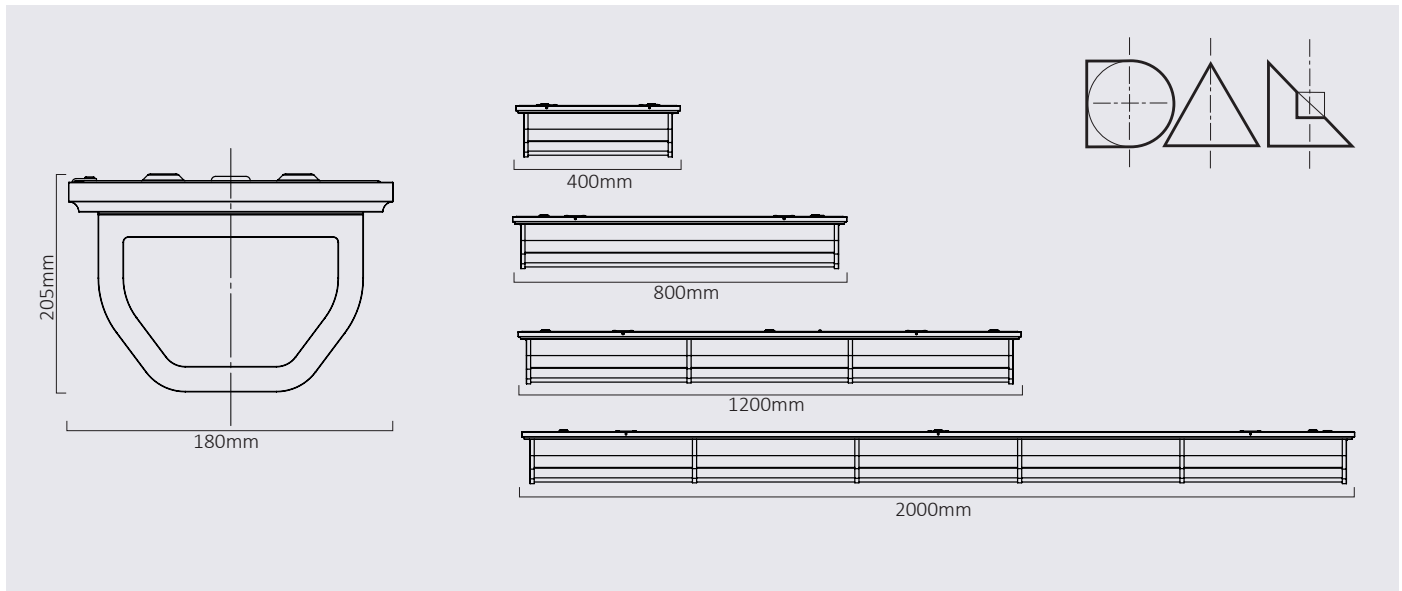

LINEAR DECO

Designed by Speirs Major with Duncan Mitchell

LINEAR DECO is surface mounted luminaire with opal diffuser inside a linear reeded glass to providing an even distribution with a decorative element. It is constructed in high quality extruded alluminium, steel and glass with durable powder coat bronze painted finish. The visual comfort appearance makes it ideal for wall or ceiling mounting, with a choice of 400mm, 800mm, 1200mm and 2000mm lengths perfect for both small and large spaces.

High quality cast end caps.

Length: 1200mm, with 2 bands.

Product number	Diffuser Distribution	Overall Length	CCT	CRI	Typical Delivered Lumens	Watts
A7410/400	Opal / Reeded Linear	400mm	3000 K	90+	1200 lms	19 W
A7410/800	Opal / Reeded Linear	800mm	3000 K	90+	3000 lms	48 W
A7411/1200	Opal / Reeded Linear	1200mm	3000 K	90+	4300 lms	67 W
A7411/2000	Opal / Reeded Linear	2000mm	3000 K	90+	8000 lms	124 W