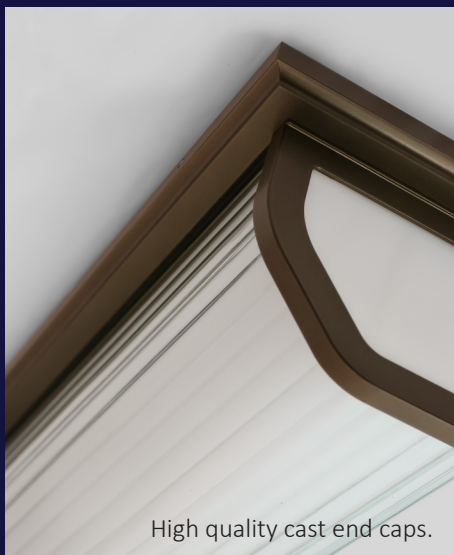

LINEAR DECO

Designed by Speirs Major with Duncan Mitchell

LINEAR DECO is surface mounted luminaire with opal diffuser inside a linear reeded glass to providing an even distribution with a decorative element. It is constructed in high quality extruded alluminium, steel and glass with durable powder coat bronze painted finish. The visual comfort appearance makes it ideal for wall or ceiling mounting, with a choice of 400mm, 800mm, 1200mm and 2000mm lengths perfect for both small and large spaces.

It has the latest high output LED technology, high efficiency and excellent colour consistency. It has passive cooling gear trays and integral driver. Easy to install and easy access to the LED / driver via 'hinged' mechanism, designed to be future proof.

High quality cast end caps.

Length: 1200mm, with 2 bands.

Product number	Diffuser Distribution	Overall Length	CCT	CRI	Typical Delivered Lumens	Watts
A7410/400	Opal / Reeded Linear	400mm	3000 K	90+	1200 lms	19 W
A7410/800	Opal / Reeded Linear	800mm	3000 K	90+	3000 lms	48 W
A7411/1200	Opal / Reeded Linear	1200mm	3000 K	90+	4300 lms	67 W
A7411/2000	Opal / Reeded Linear	2000mm	3000 K	90+	8000 lms	124 W

Light Source:	High quality LEDs	Standard Painted Finish:	Antique Bronze
Colour Rendering:	Excellent CRI > 90 (other CRI available on request).	Optical Performance:	Engineered diffuser controls the distribution resulting in an even distribution and appearance.
Colour Temp:	3000K or 4000K (other CCT available on request).	Construction:	IP20 (dry interior use).
LED operation:	Wired in parallel to allow highest output at the coolest temperature, ensuring correct	Standard Mounting:	Surface Mounted
Longevity:	50,000 hrs L80.(min)	Electrical Supply:	230v 50/60Hz
Light Control:	Fixed, DALI or 1-10V as standard		
Construction:	Extruded aluminium construction.		