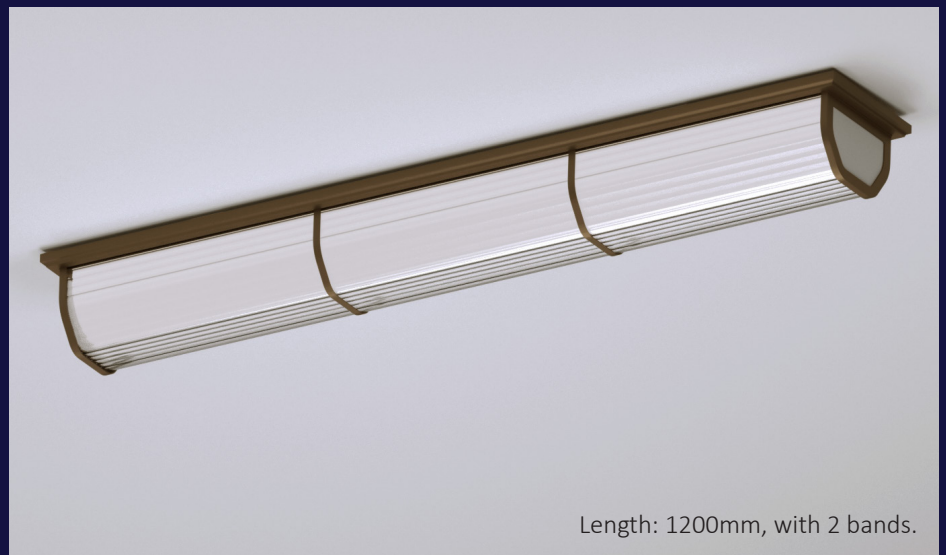

LINEAR DECO

Designed by Speirs Major with Duncan Mitchell

LINEAR DECO is surface mounted luminaire with opal diffuser inside a linear reeded glass to providing an even distribution with a decorative element. It is constructed in high quality extruded alluminium, steel and glass with durable powder coat bronze painted finish. The visual comfort appearance makes it ideal for wall or ceiling mounting, with a choice of 400mm, 800mm, 1200mm and 2000mm lengths perfect for both small and large spaces.

It has the latest high output LED technology, high efficiency and excellent colour consistency. It has passive cooling gear trays and integral driver. Easy to install and easy access to the LED / driver via 'hinged' mechanism, designed to be future proof.

High quality cast end caps.

Length: 1200mm, with 2 bands.

Product number	Diffuser Distribution	Overall Length	CCT	CRI	Typical Delivered Lumens	Watts
A7410/400	Opal / Reeded Linear	400mm	3000 K	90+	1200 lms	19 W
A7410/800	Opal / Reeded Linear	800mm	3000 K	90+	3000 lms	48 W
A7411/1200	Opal / Reeded Linear	1200mm	3000 K	90+	4300 lms	67 W
A7411/2000	Opal / Reeded Linear	2000mm	3000 K	90+	8000 lms	124 W

Light Source:	High quality LEDs	Standard Painted Finish:	Antique Bronze
Colour Rendering:	Excellent CRI > 90 (other CRI available on request).	Optical Performance:	Engineered diffuser controls the distribution resulting in an even distribution and appearance.
Colour Temp:	3000K or 4000K (other CCT available on request).	Construction:	IP20 (dry interior use).
LED operation:	Wired in parallel to allow highest output at the coolest temperature, ensuring correct	Standard Mounting:	Surface Mounted
Longevity:	50,000 hrs L80.(min)	Electrical Supply:	230v 50/60Hz
Light Control:	Fixed, DALI or 1-10V as standard		
Construction:	Extruded aluminium construction.		