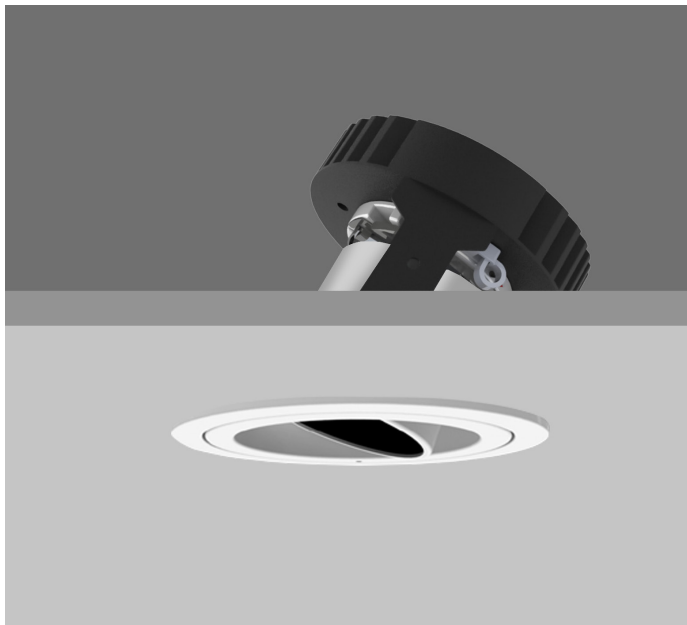

JAZZ X100 DIRECTIONAL - Xicato XTM LED

JAZZ X100 DIRECTIONAL Round recessed pivot-style downlighter with black low-glare baffle, white housing and ceiling trim. 0-25° lockable tilt, 340° rotation. Xicato LED.

The high-quality precision lens and deep reflector gives visual comfort. Driver mounted remotely.

The JAZZ X100 is easy to install and incorporates the latest, high efficiency LED technology.

Colour consistency through life is ensured by state-of-the-art components and passive cooling aluminium heat sinks. Standard colour temperatures: 2700K, 3000K, 4000K, colour rendering Ra >80 or Ra>90 2-3 step Macadam are all available. Life 50000 hours.

A choice of drivers provide fixed supply or dimming to project requirements. IP20 durable, high specification die-cast construction, colour powder coat finish provides longevity. Built to conform to the requirements of BS EN 60598-1 and IEC 598. Overall size 100mm diameter cut-out 90mm diameter