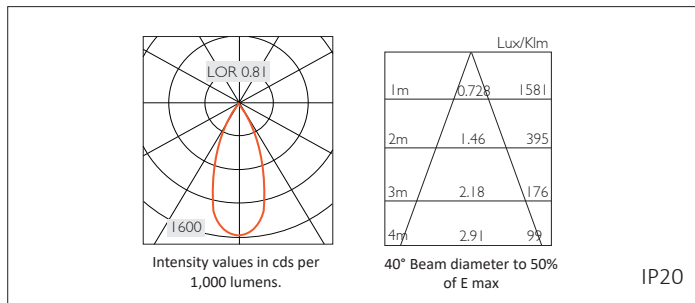

DRIVERS & EMERGENCY

Driver
Order Code

0	FIXED
1	1-10V
3	DSI
5	DALI
7	LEAD / TRAIL
9	ADDRESSABLE

Emergency
Order Code

0	No emergency
E	3 hour maintained emergency pack
9E	with DALI Addressable with full error feed back

PHOTOMETRIC DATA

Full Product Number Example

C154013A210

C15 JAZZ X100 DIRECTIONAL

4 40°

0 No secondary reflector

13 1300 lumens

A CRI >80 - 2-3 Step MacAdam Xicato XTM

2 2700K

1 1-10V dimming

0 No Emergency