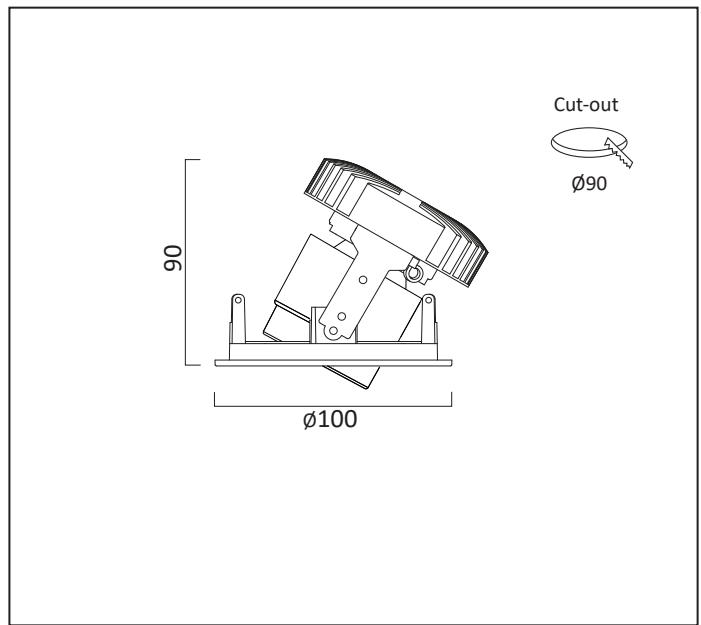

JAZZ X100 DIRECTIONAL - Xicato XTM LED

JAZZ X100 DIRECTIONAL Round recessed pivot-style downlighter with black low-glare baffle, white housing and ceiling trim. 0-25° lockable tilt, 340° rotation. Xicato LED.

A choice of drivers provide fixed supply or dimming to project requirements. IP20 durable, high specification die-cast construction, colour powder coat finish provides longevity. Built to conform to the requirements of BS EN 60598-1 and IEC 598. Overall size 100mm diameter cut-out 90mm diameter