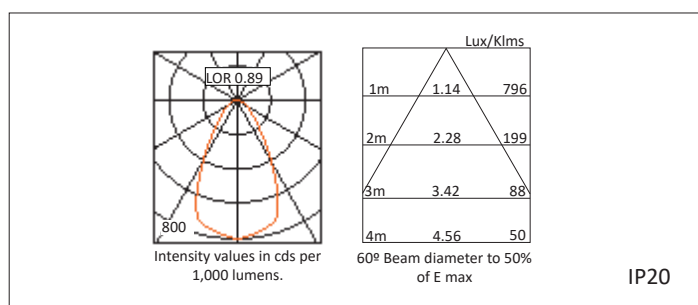

DRIVERS & EMERGENCY

Driver
Order Code

0	FIXED
1	1-10V
3	DSI
5	DALI
7	LEAD / TRAIL
9	DALI ADDRESSABLE- for emergency

Emergency
Order Code

0	No emergency
E	3 hour maintained emergency pack (For DALI - includes ADDRESSABLE full error feed back)

PHOTOMETRIC DATA

Tested product IP20. P65 downlighters will have reduced figures of approximately 10% to allow for the cover glass.

Full Product Number Example

M366113A290

M36 CIVIC 102 WALL MOUNTED BLACK BODY

6	60°
1	Specular Silver
13	1300
A	Xicato XTM CRI >80 - 2 Step MacAdam
2	2700K
9	Addressable Driver
0	No Emergency

Note
BODY FINISHES
Black RAL 9006 30% Gloss (DAL ref X009)

REFLECTOR FINISHES
Specular Silver (DAL ref X060)