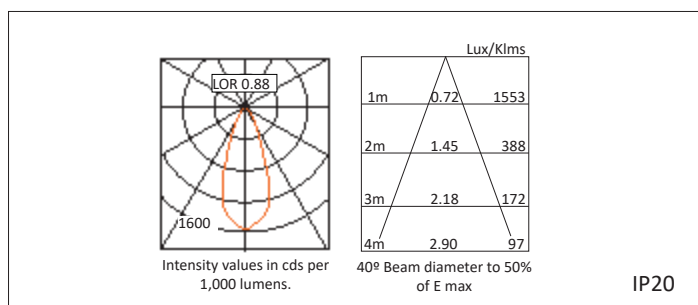

DRIVERS & EMERGENCY

Driver
Order Code

0	FIXED
1	1-10V
3	DSI
5	DALI
7	LEAD / TRAIL
9	DALI ADDRESSABLE- for emergency

Emergency
Order Code

0	No emergency
E	3 hour maintained emergency pack (For DALI - includes ADDRESSABLE full error feed back)

PHOTOMETRIC DATA

Tested product IP20. P65 downlighters will have reduced figures of approximately 10% to allow for the cover glass.

Full Product Number Example

M366113A290

M36 CIVIC 102 WALL MOUNTED BLACK BODY

6	60°
1	Specular Silver
13	1300
A	Xicato XTM CRI >80 - 2 Step MacAdam
2	2700K
9	Addressable Driver
0	No Emergency

Note
BODY FINISHES
Black RAL 9006 30% Gloss (DAL ref X009)

REFLECTOR FINISHES
Specular Silver (DAL ref X060)