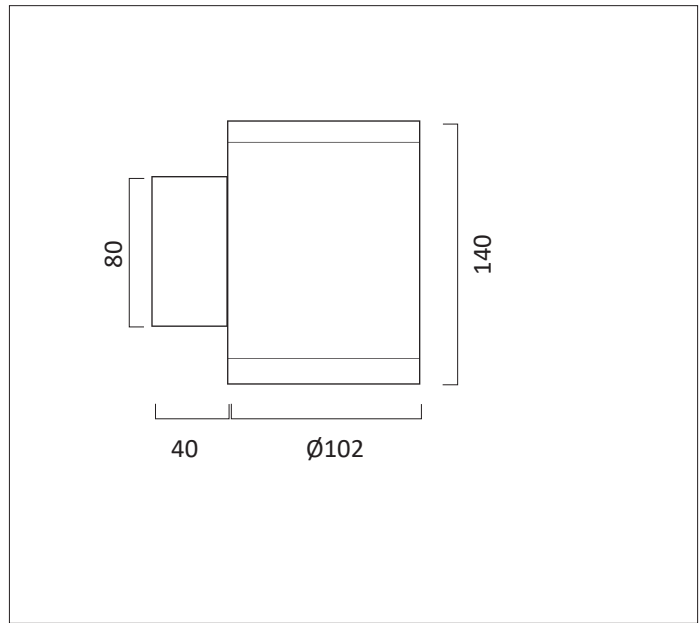

CIVIC 102 WALL MOUNTED - Xicato LED

CIVIC 102 WALL MOUNTED luminaire with deep cone specular silver reflector and with a choice of beam distribution. Finished black RAL9005 (30% gloss). Mounted via rectangular mounting box and with remote driver. Overall diameter 102mm, overall height 140mm.

The high-quality precision light controller and deep deep cone aluminium reflector gives visual comfort.

The CIVIC 102 WALL MOUNTED is easy to install and incorporates the latest, high efficiency LED technology.

Colour consistency through life is ensured by state-of-the-art components and passive cooling aluminium heat sinks.

Standard colour temperatures: 2700K, 3000K, 4000K, colour rendering Ra >80 2 step Macadam are all available. Life 50000 hours.

A choice of drivers provide fixed supply or dimming to project requirements.

IP65 durable, high specification diecast construction, protective glass and seals.

Built to conform to the requirements of BS EN 60598-1 and IEC 598.

CIVIC 102 WALL MOUNTED BLACK BODY

	Reflector Finish
IP65	Specular Silver
40°	M3641
60°	M3661

Other body colours and reflector finishes are available on request.