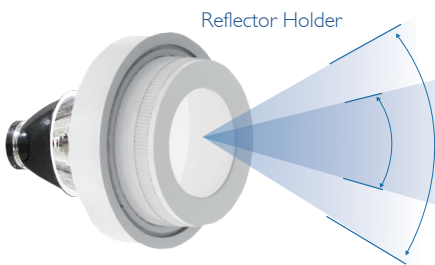

FEATURES

- 360 degree rotation
- Lockable vertical tilt angle
- Adjustment lever
- Integral 0-10v dimmable driver
- Rotary on-board dimmer
- Low and High output LED
- Xicato module
- Choice of CCT
- Choice of colour rendering
- Designed to withstand heavy use and regular positioning
- Robust aluminium construction
- Cast aluminium housing
- Integral heat sink
- Interchangeable reflectors
- Optional elongation beam
- All lens/reflector combinations give a smooth beam pattern and soft graduation and no edge effect
- A universal 3 circuit adaptor is supplied as standard. Other track adaptors can be supplied on request.