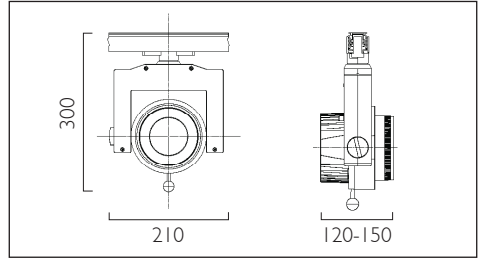

SIZE AND LIGHTING DATA