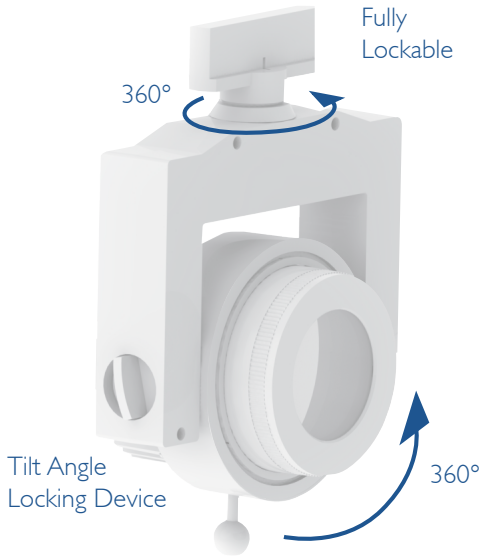

FEATURES

- 360 degree rotation
- Lockable vertical tilt angle
- Adjustment lever
- Integral 0-10v dimmable driver
- Rotary on-board dimmer
- Low and High output LED
- Xicato module
- Choice of CCT
- Choice of colour rendering
- Designed to withstand heavy use and regular positioning
- Robust aluminium construction
- Cast aluminium housing
- Integral heat sink
- Interchangeable reflectors
- Optional elongation beam
- All lens/reflector combinations give a smooth beam pattern and soft graduation and no edge effect
- A universal 3 circuit adaptor is supplied as standard. Other track adaptors can be supplied on request.