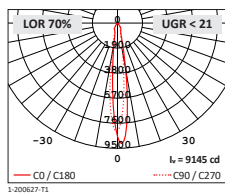

D5400 Narrow Reflector

Complete with reflector holder Type B