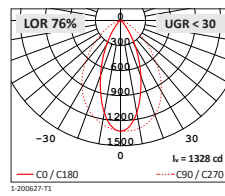

D5800 Wallwasher

Complete with reflector holder Type C

H(m)	DIA (m)	E(lx)
1	1.24	1339
2	2.49	335
3	3.73	149
4	4.97	84
5	6.22	54

D5900 Elliptical Lens

(69°x24° w/ D5500, 80°x42° w/ D5600, 89°x53° w/ D5700)