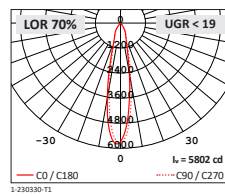

D5500 Medium Reflector

Using with reflector holder Type A