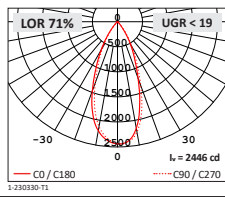

D5600 Wide Reflector

Using with reflector holder Type A