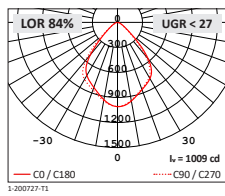

D5800 Wallwasher

Complete with reflector holder Type C

H(m)	DIA (m)	E(lx)
1	1.24	1339
2	2.49	335
3	3.73	149
4	4.97	84
5	6.22	54

D5900 Elliptical Lens

(69°x24° w/ D5500, 80°x42° w/ D5600, 89°x53° w/ D5700)