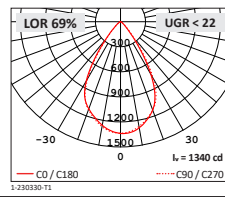

D5700 Flood Reflector

Using with reflector holder Type A