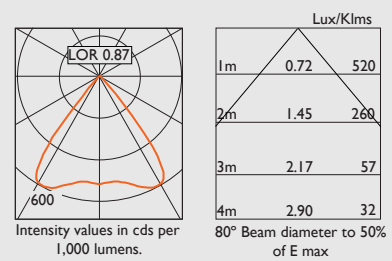

Reflector holder Type C complete with reflector

Washer
XTM LED - D5800

Attachments

Product	Description
No	

D3700 Barn Doors
Barn Doors D3700, only suitable for reflector holder Type A