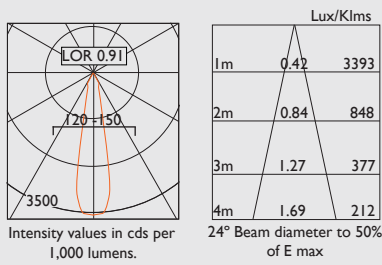

Reflector holder Type A

Reflectors