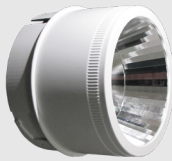

Reflector holder Type B complete with reflector