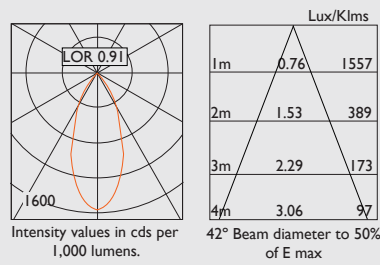

Reflector holder Type A

Reflectors