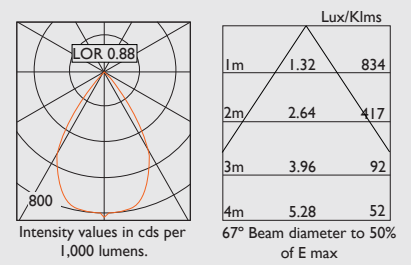

Reflector holder Type A

Reflectors