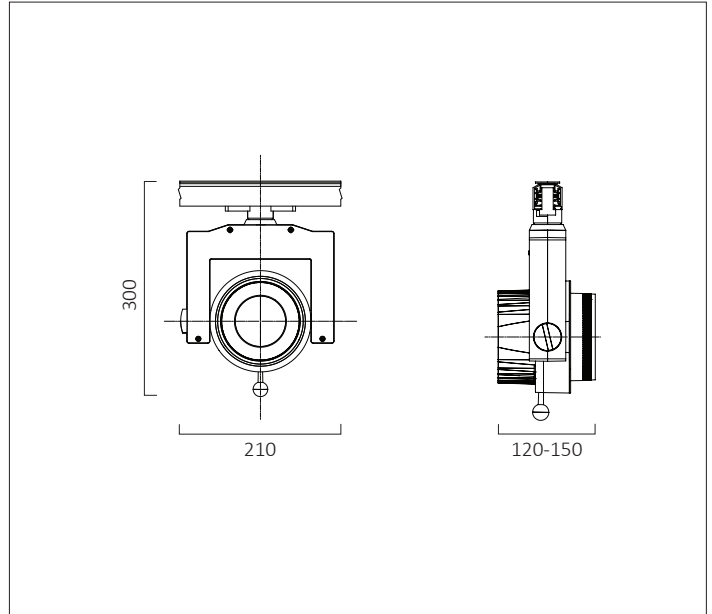

# Baltic X- CASAMBI

Baltic X CASAMBI adjustable LED spotlight with Xicato Artist LED light engine, interchangeable reflectors, integral driver, wireless CASAMBI BLE lighting control (Bluetooth Low Energy) and finished white (RAL 9010). Suitable for track mounting, universal 3 circuit type adaptor comes as standard. Baltic X is designed for Xicato Artist modules